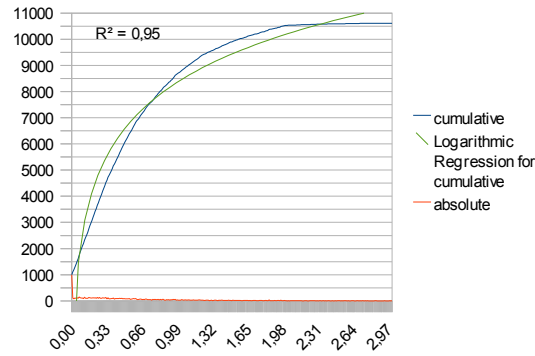

Sheet1

Average error

stdev 0,333  
 mean 0,144  
 median 0,000

Difference

stdev 0,738  
 mean 0,422  
 median 0,130

material

stdev 9,767  
 mean 26,167  
 median 28,000

Complexity

stdev 0,558  
 mean 0,491  
 median 0,340

Evaluation

stdev 0,604  
 mean 0,574  
 median 0,420