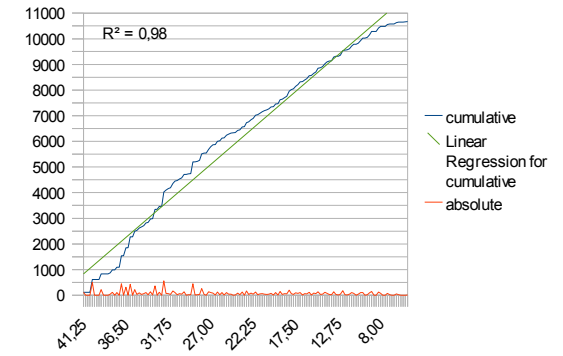

Sheet1

Average error

stdev 0,333  
 mean 0,144  
 median 0,000

Difference

stdev 0,738  
 mean 0,422  
 median 0,130

material

stdev 9,767  
 mean 26,167  
 median 28,000

Complexity

stdev 0,558  
 mean 0,491  
 median 0,340

Evaluation

stdev 0,604  
 mean 0,574  
 median 0,420