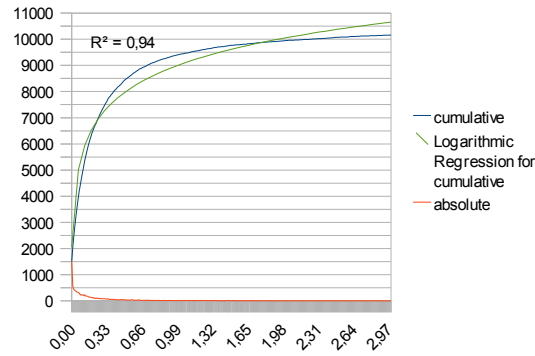

Sheet1

Average error

stdev 0,333  
 mean 0,144  
 median 0,000

Difference

stdev 0,738  
 mean 0,422  
 median 0,130

material

stdev 9,767  
 mean 26,167  
 median 28,000

Complexity

stdev 0,558  
 mean 0,491  
 median 0,340

Evaluation

stdev 0,604  
 mean 0,574  
 median 0,420