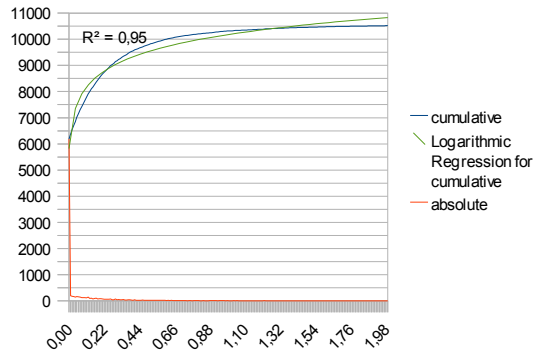

Sheet1

Average error

stdev 0,333  
 mean 0,144  
 median 0,000

Difference

stdev 0,738  
 mean 0,422  
 median 0,130

material

stdev 9,767  
 mean 26,167  
 median 28,000

Complexity

stdev 0,558  
 mean 0,491  
 median 0,340

Evaluation

stdev 0,604  
 mean 0,574  
 median 0,420