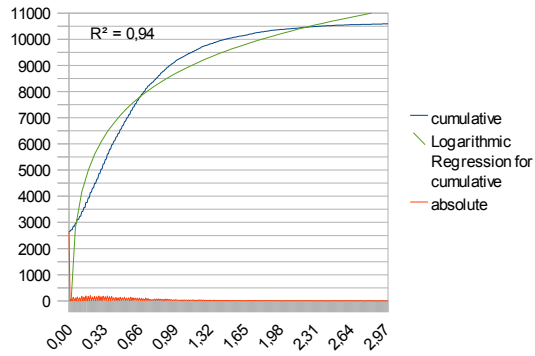

Sheet1

Average error

stdev 0,333  
 mean 0,144  
 median 0,000

Difference

stdev 0,738  
 mean 0,422  
 median 0,130

material

stdev 9,767  
 mean 26,167  
 median 28,000

Complexity

stdev 0,558  
 mean 0,491  
 median 0,340

Evaluation

stdev 0,604  
 mean 0,574  
 median 0,420